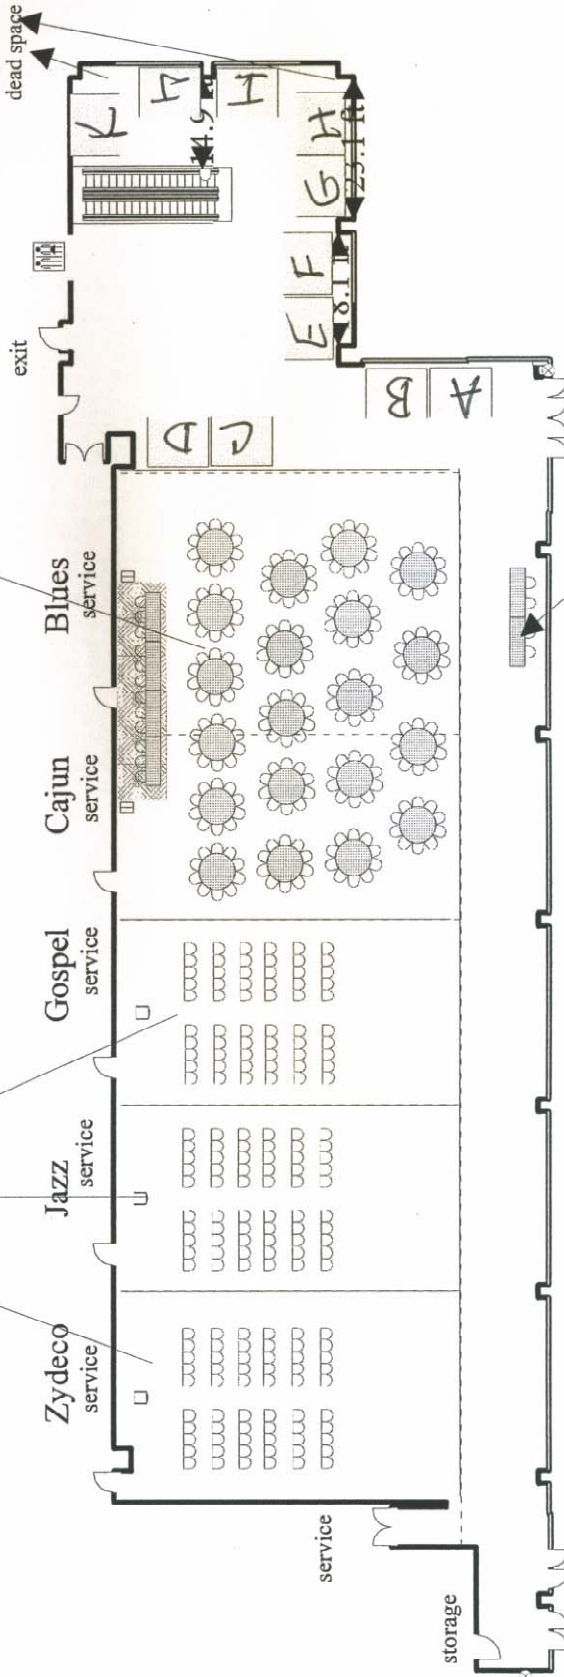

PODIUM W/MIC

50 THEATER STYLE CHAIRS

IN GOSPEL, JAZZ AND ZYDECO

# Festival Ballroom

20 ROUNDS OF 10  
CLOTHS BY CATERING  
36" W X 8" D X 2" H, 2 SETS OF STEPS  
(4) 8' TABLES, 12 CHAIRS,  
CLOTHS/BLACK SKIRTS BY CD

## APRIL 21-24, 2010

REGISTRATION  
(2) 8' TABLES, 4 CHAIRS  
CLOTHS/BLACK SKIRTS  
BY CD